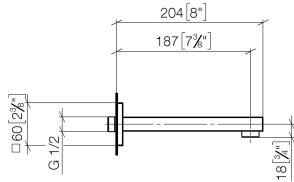

## SYMETRICS Wall-mounted basin spout without pop-up waste - Brushed Platinum

---

13 800 980

- 185mm projection
- fixed spout
- circular, air-enriched flow
- hole diameter 37 mm
- rosette 60 x 60 mm
- 1/2" connection
- plug-link mounting
- max. flow 7 l/min
- lead-free
- WRAS 1904065

### Recommended miscellaneous

---

**Concealed wall elbow -**

35 085 970 90

- max. recess depth 163 mm
- min. recess depth 90 mm

## SYMETRICS Wall-mounted basin spout without pop-up waste - Brushed Platinum

---

13 800 980  
mm [inches]