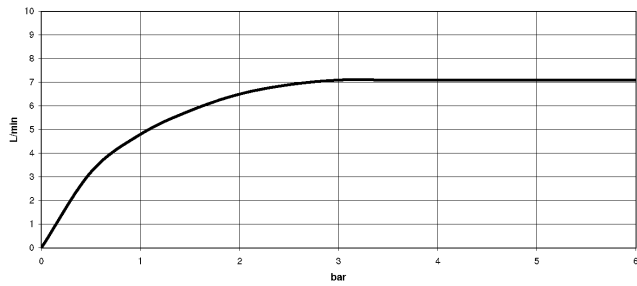

### Recommended miscellaneous

---

**Concealed wall elbow -**

35 085 970 90

- max. recess depth 163 mm
- min. recess depth 90 mm

## SYMETRICS Wall-mounted basin spout without pop-up waste - Brushed Platinum

---

13 800 980  
mm [inches]

### Flow rate chart

---