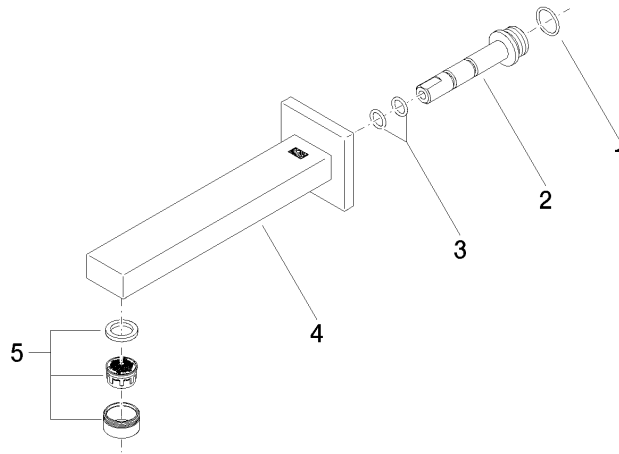

## SYMETRICS Wall-mounted basin spout without pop-up waste - Brushed Platinum

---

13 800 980  
mm [inches]

### Certificates

---

LGA\_18592.

WRAS\_1904065.

**SYMETRICS Wall-mounted basin spout without pop-up waste - Brushed  
Platinum**

13 800 980

**Spare parts list**

No.	Item Number	Name	Quantity used	Delivery time
1	09 14 10 053 90	seal	1	2
2	09 24 04 135 90	nipple	1	2
3	09 14 10 008 90	seal	2	2
4	90 11 68 004 00-06	spout	1	10
5	90 23 01 029 02-06	aerator	1	-